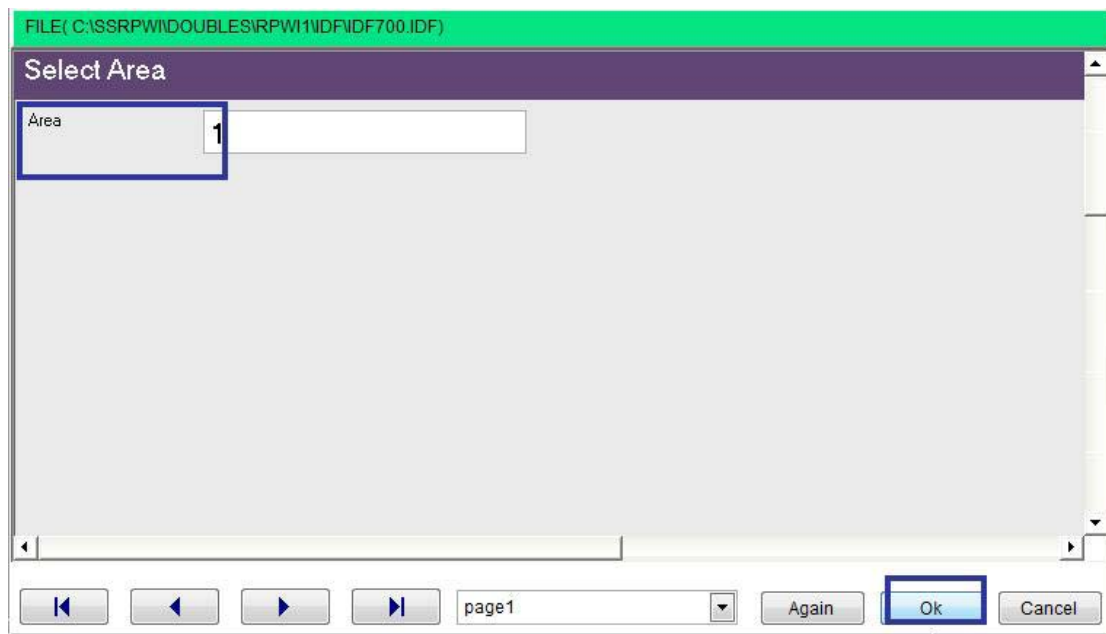

Domain (xBase) Component (Select Area)

Interaction Page